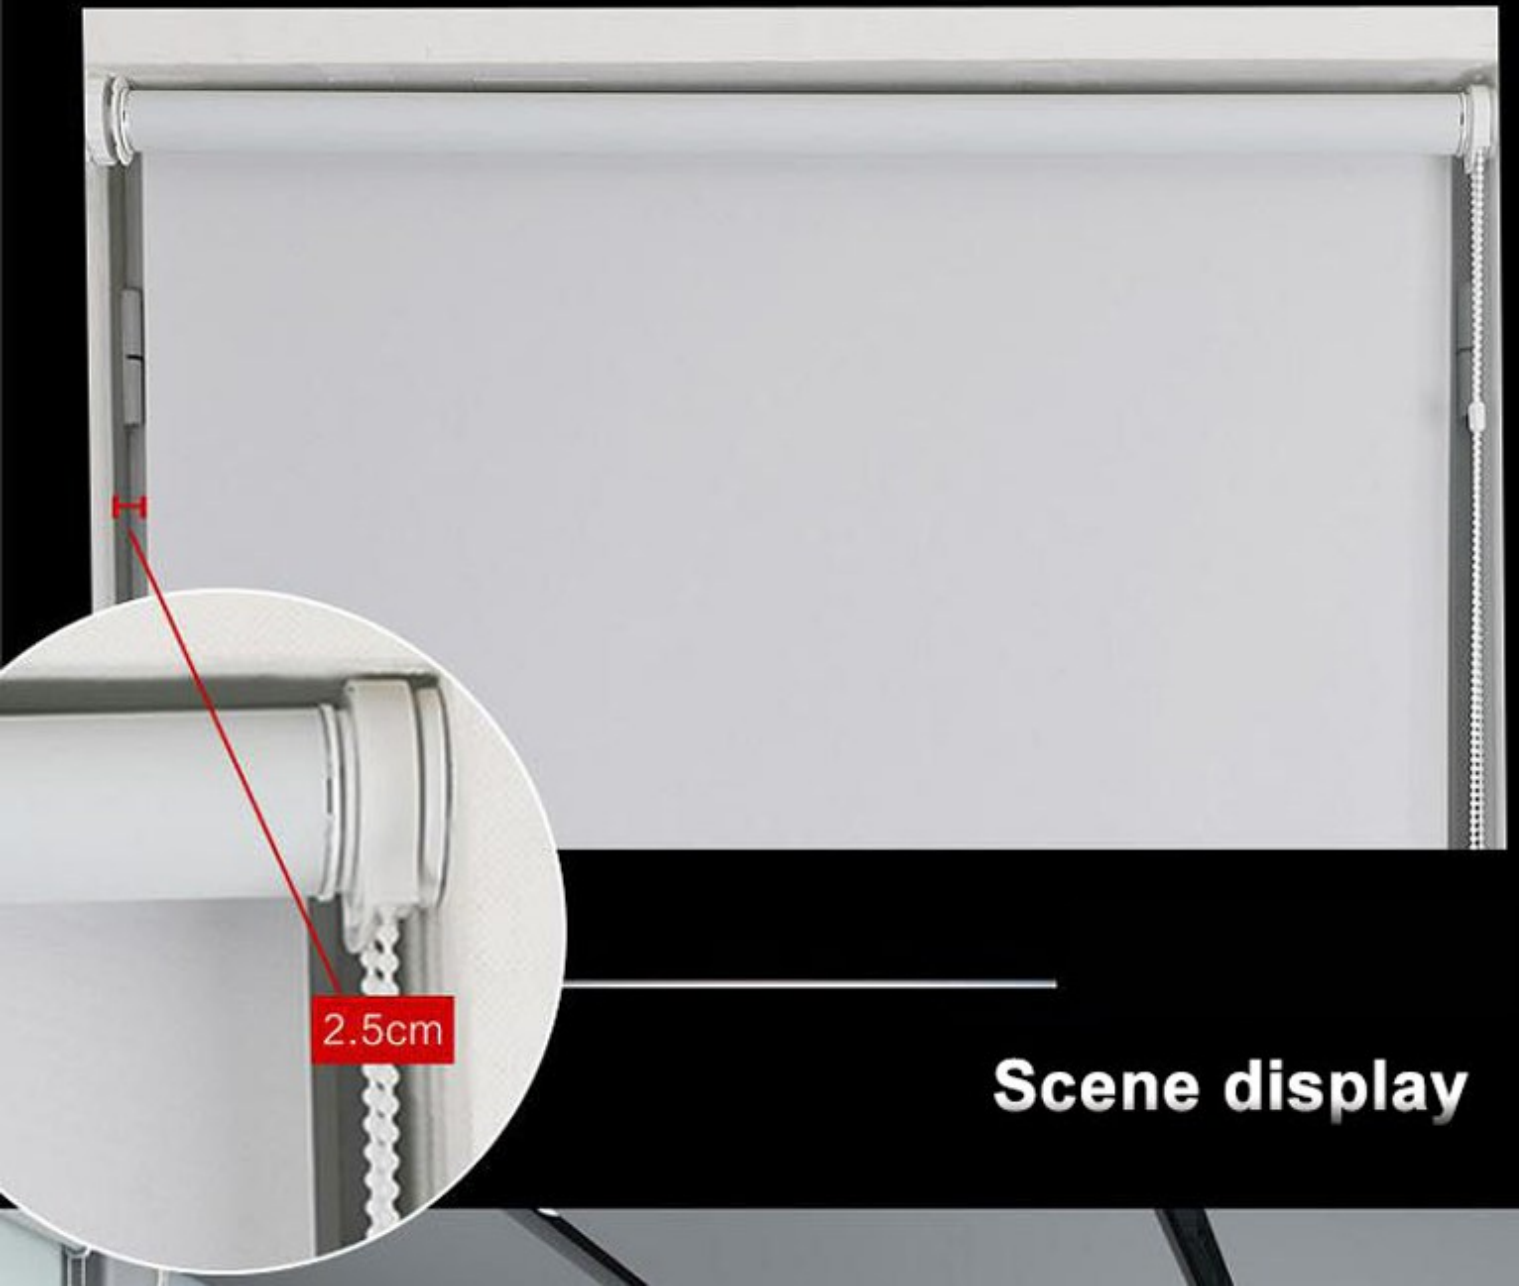

Scene display

Suitable for office, meeting room and club.

**suitable for various home decoration,
bedroom and new-style house.**

Suitable for various bathroom and toilets.

Side-push window
(Exterior/interior mounting)