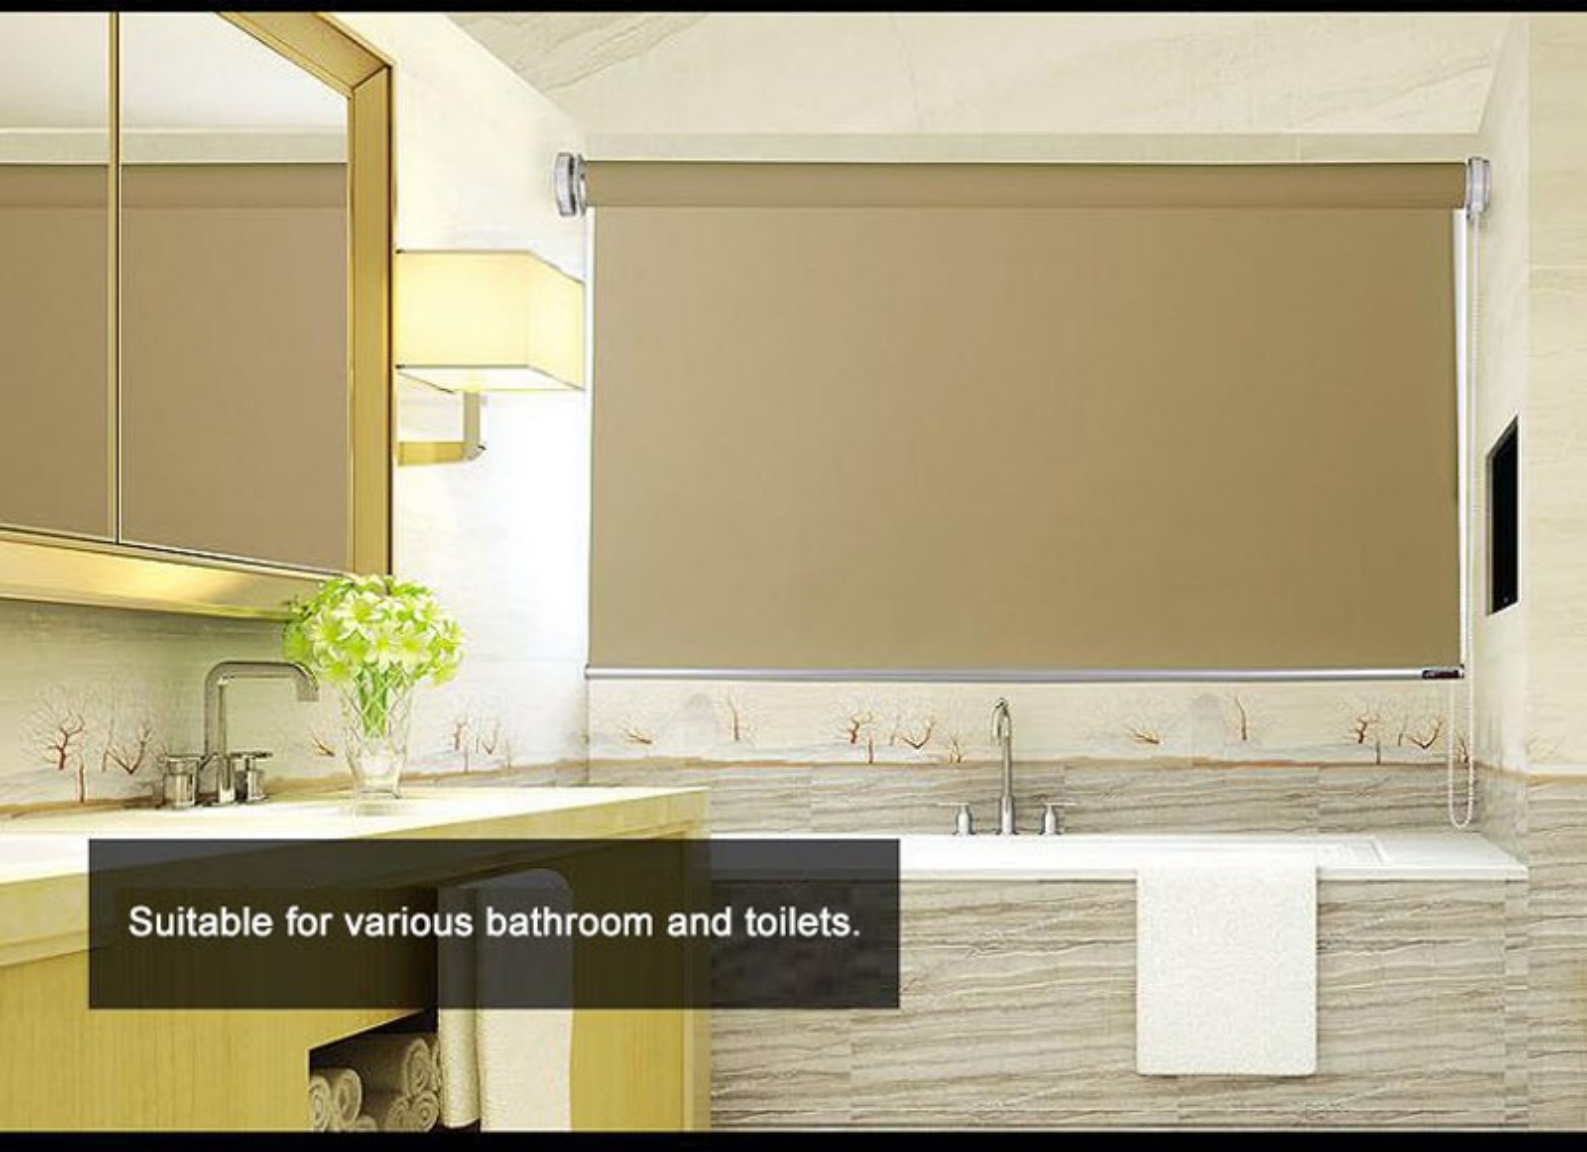

Scene display

Suitable for office, meeting room and club.

**suitable for various home decoration,
bedroom and new-style house.**

Suitable for various bathroom and toilets.

Side-push window
(Exterior/interior mounting)