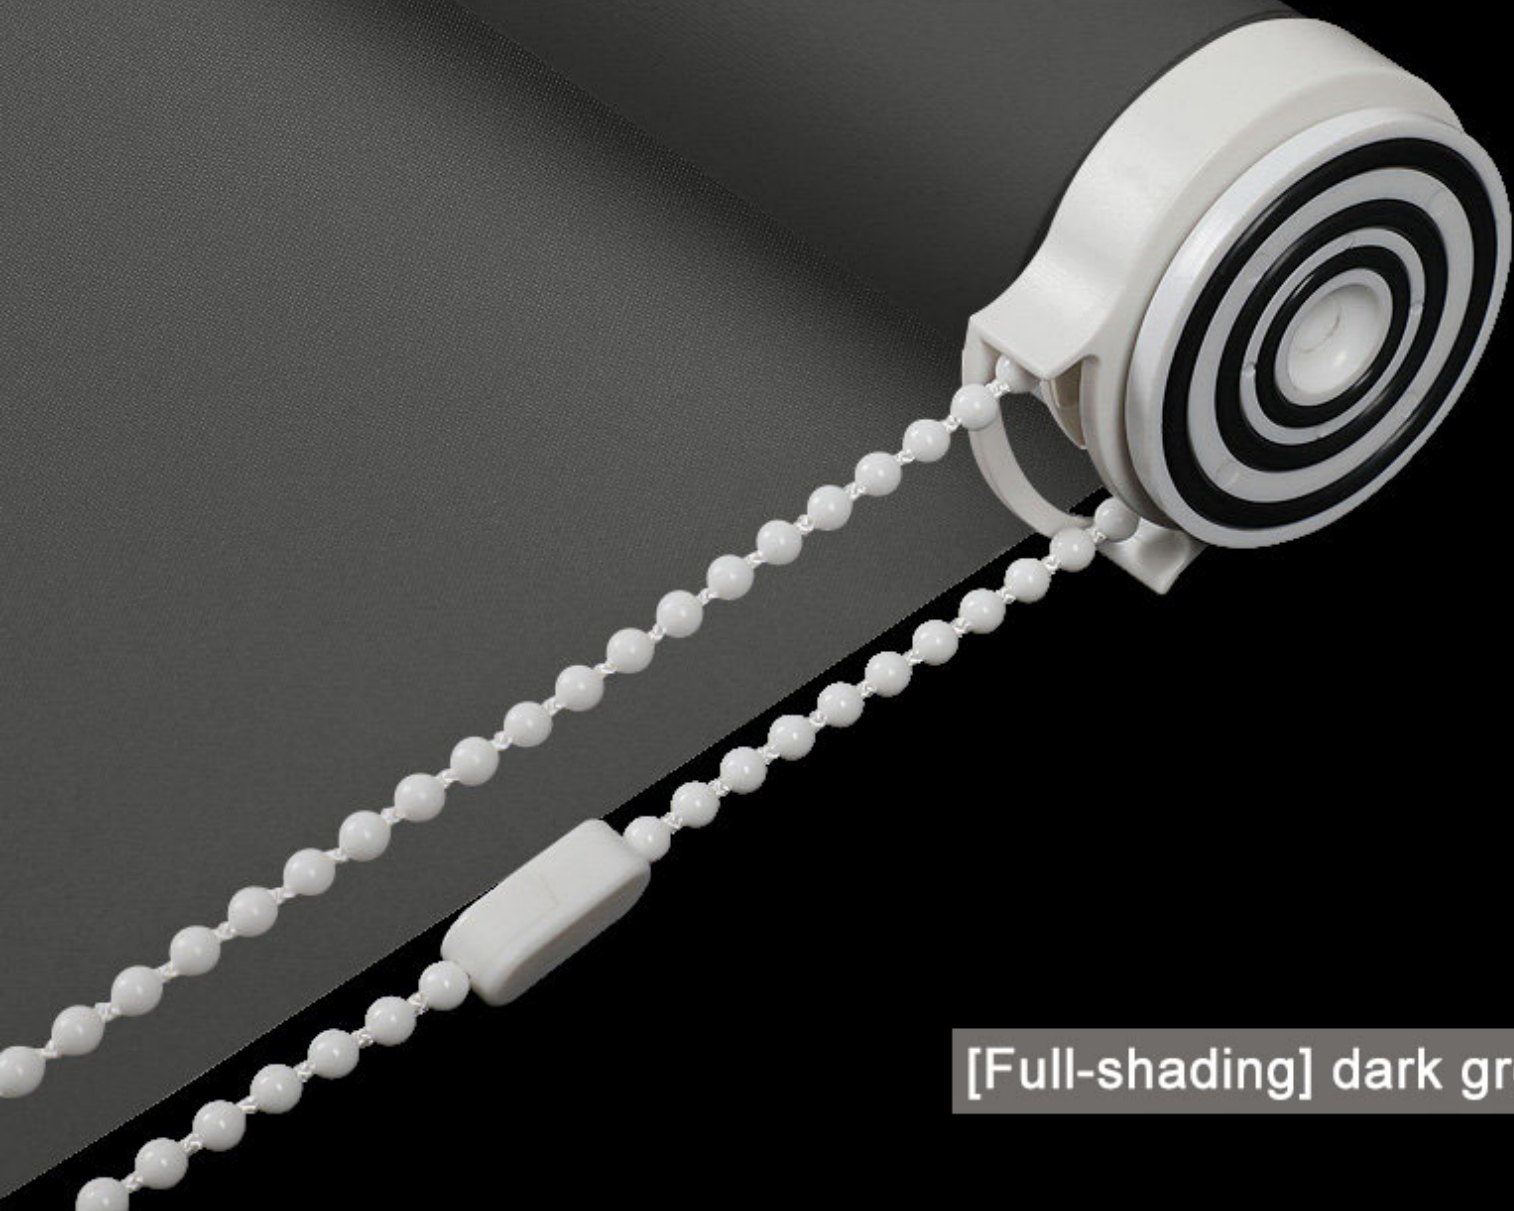

YRF
HOTEL SUPPLY

[Full-shading] dark grey