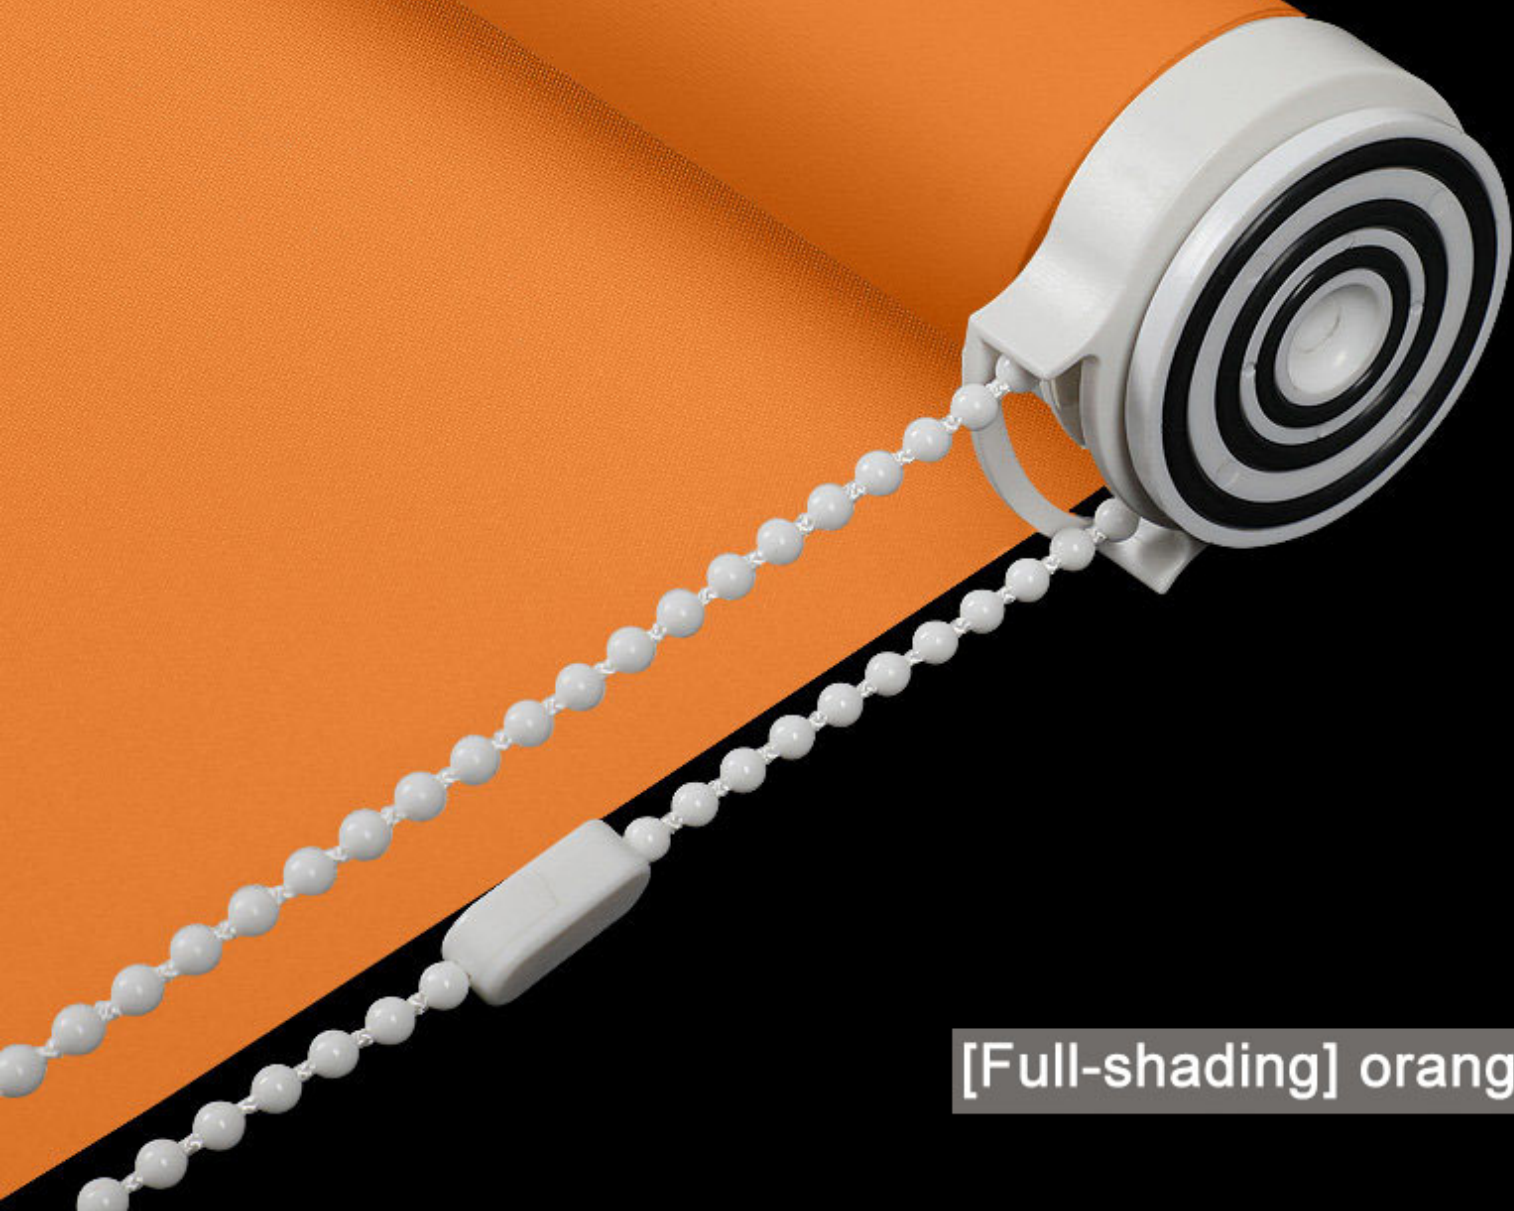

YRF
HOTEL SUPPLY

[Full-shading] orange