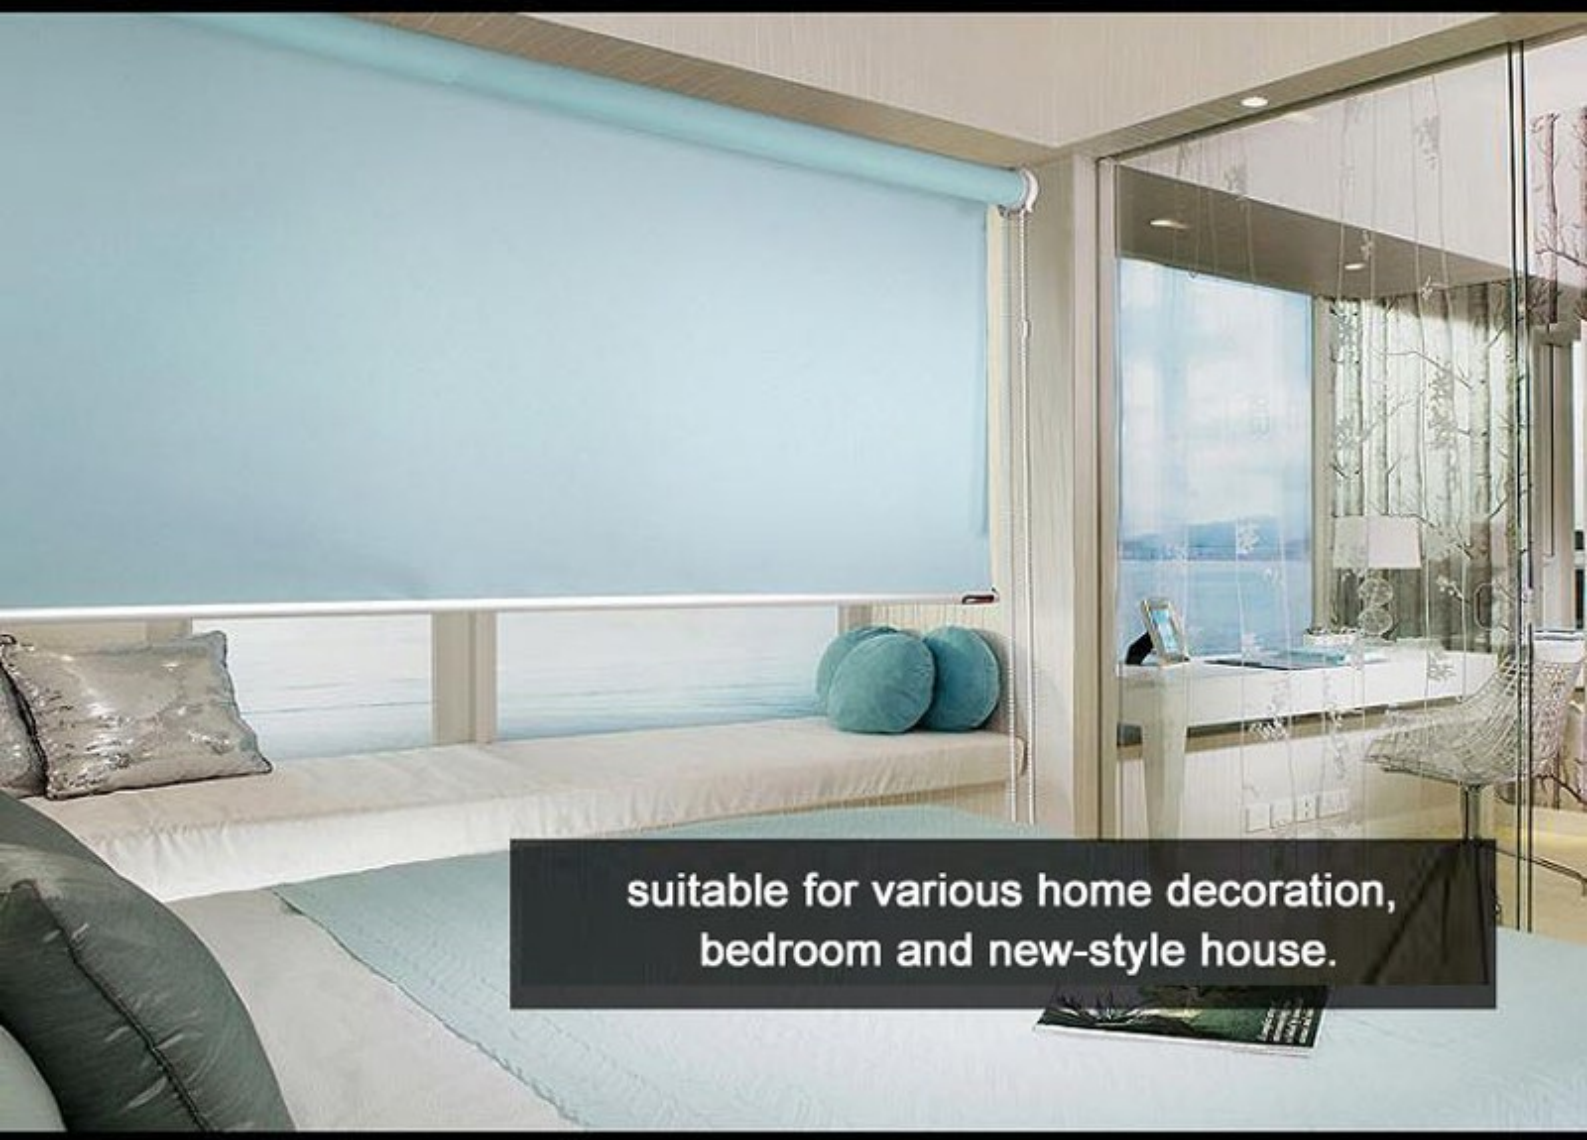

Scene display

Suitable for office, meeting room and club.

**suitable for various home decoration,
bedroom and new-style house.**

Suitable for various bathroom and toilets.

Side-push window
(Exterior/interior mounting)